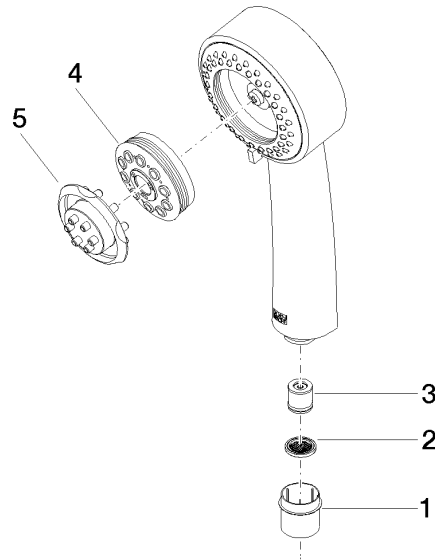

MADISON Showerpipe with shower thermostat - Chrome

MADISON

ST 050 304 6360

ST 050 304 6360

mm [inches]

Flow rate chart

Certificates

LGA_18610.

Spare parts list

No.	Item Number	Name	Quantity used	Delivery time
1	09 21 02 115 90	cap	1	2
2	09 23 01 039 90	sieve	1	2
3	09 23 01 077 90	flow reducer	1	2
4	04 12 11 071 00 90	shower	1	2
5	09 30 09 022 90	key	1	2

ST 050 304 6360

- shower with fixed riser projection 420mm
- rain shower Ø 200 mm
- rain shower with anti-scale system
- max. rainshower flow 14 l/min
- Function from: 8 l/min
- rotary diverter for fixed-riser shower/hand shower
- height of fittings up to rain shower (bottom edge) 985mm
- height of fittings up to top edge of elbow 1160mm
- two-part push-on rosette Ø 65 mm
- rosette for shower holder Ø 65mm
- rosette for wall mounting Ø 60mm
- gauge 150 mm - 13 mm
- metal shower hose 1250mm with integrated anti-twist protection
- 1/2" connection
- Pipe diameter 20 mm

No.	Item Number	Name	Quantity used	Delivery time
1	04 12 05 038 01-00	shower	1	60
2	04 28 22 101 20-00	spout	1	10
3	90 14 10 011 00 90	seal	1	2
4	90 17 11 037 01-00	holder	1	10
5	90 28 22 104 00-00	pipe	1	10
6	28 050 410-00	holder	1	60
7	28 104 970-00	Metal shower hose 1/2" x 1/2" x 1250 mm - Chrome	1	2
8	09 14 10 122 90	seal	1	2
9	11 170 370-00	MADISON Lever insert - Chrome	1	10
10	90 17 09 045 01-00	diverter	1	10
11	90 28 22 103 00-00	pipe	1	10
12	90 14 20 002 00 90	seal	1	2
13	04 17 01 044 01-00	fitting	1	10