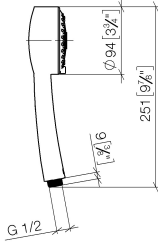

ST 050 304 6360

- shower with fixed riser projection 420mm
- Rain shower: PURE RAIN, max. flow rate 14 l/min (at 3 bar)
- Function from: 8 l/min
- rain shower Ø 200 mm
- rain shower with anti-scale system
- Hand shower: Three or five settings: COMPACT RAIN, COMPACT SOFT FLOW, COMPACT AQUAPRESSURE FLOW, max. flow rate 9 l/min (at 3 bar)
- spray head Ø 95mm
- rotary diverter for fixed-riser shower/hand shower
- height of fittings up to rain shower (bottom edge) 985mm
- height of fittings up to top edge of elbow 1160mm
- two-part push-on rosette Ø 65 mm
- rosette for shower holder Ø 65mm
- rosette for wall mounting Ø 60mm
- gauge 150 mm - 13 mm
- metal shower hose 1250mm with integrated anti-twist protection
- 1/2" connection
- Pipe diameter 20 mm

MADISON Showerpipe with shower thermostat - Chrome

MADISON

ST 050 304 6360

ST 050 304 6360

mm [inches]

Flow rate chart

Certificates

LGA_18610.

ST 050 304 6360

- shower with fixed riser projection 420mm
- rain shower Ø 200 mm
- rain shower with anti-scale system
- max. rainshower flow 14 l/min
- Function from: 8 l/min
- rotary diverter for fixed-riser shower/hand shower
- height of fittings up to rain shower (bottom edge) 985mm
- height of fittings up to top edge of elbow 1160mm
- two-part push-on rosette Ø 65 mm
- rosette for shower holder Ø 65mm
- rosette for wall mounting Ø 60mm
- gauge 150 mm - 13 mm
- metal shower hose 1250mm with integrated anti-twist protection
- 1/2" connection
- Pipe diameter 20 mm

No.	Item Number	Name	Quantity used	Delivery time
1	04 12 05 038 01-00	shower	1	60
2	04 28 22 101 20-00	spout	1	10
3	90 14 10 011 00 90	seal	1	2
4	90 17 11 037 01-00	holder	1	10
5	90 28 22 104 00-00	pipe	1	10
6	28 050 410-00	holder	1	60
7	28 104 970-00	Metal shower hose 1/2" x 1/2" x 1250 mm - Chrome	1	2
8	09 14 10 122 90	seal	1	2
9	11 170 370-00	MADISON Lever insert - Chrome	1	10
10	90 17 09 045 01-00	diverter	1	10
11	90 28 22 103 00-00	pipe	1	10
12	90 14 20 002 00 90	seal	1	2
13	04 17 01 044 01-00	fitting	1	10