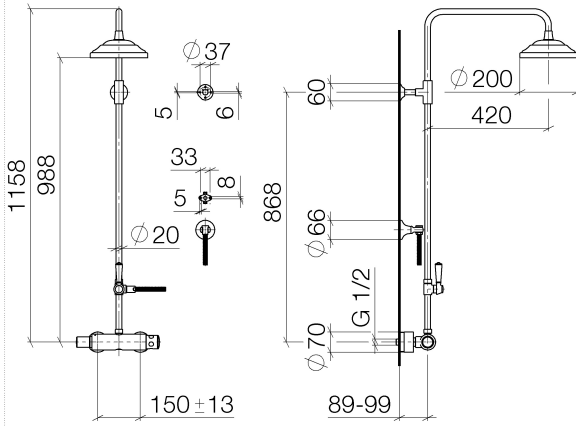

ST 050 304 6360

1:10