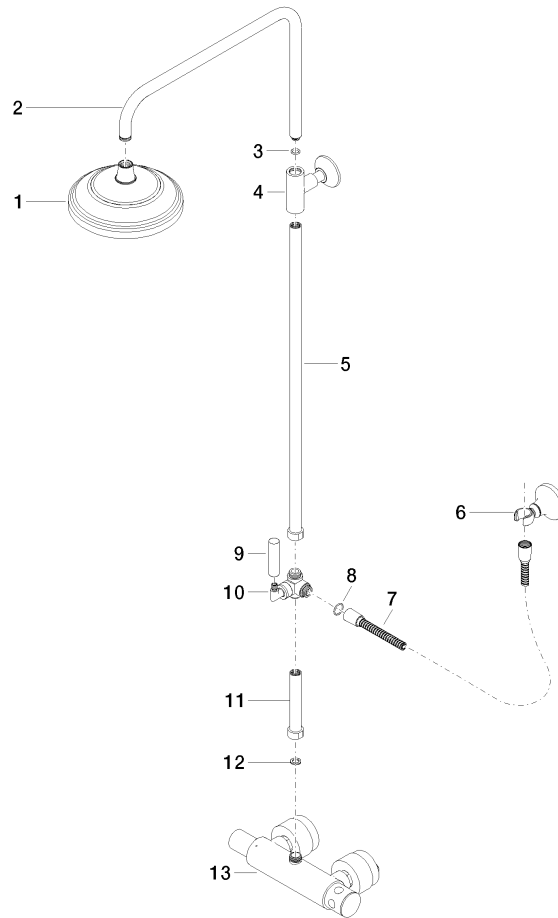

ST 050 304 6360

- shower with fixed riser projection 420mm
- rain shower Ø 200 mm
- rain shower with anti-scale system
- max. rainshower flow 14 l/min
- Function from: 8 l/min
- rotary diverter for fixed-riser shower/hand shower
- height of fittings up to rain shower (bottom edge) 985mm
- height of fittings up to top edge of elbow 1160mm
- two-part push-on rosette Ø 65 mm
- rosette for shower holder Ø 65mm
- rosette for wall mounting Ø 60mm
- gauge 150 mm - 13 mm
- metal shower hose 1250mm with integrated anti-twist protection
- 1/2" connection
- Pipe diameter 20 mm

This article does not include a hand shower!

Intrinsic protection against back flow.

NOTE: The handles must be ordered separately from the fittings!

MADISON Showerpipe with shower thermostat - Chrome

MADISON

ST 050 304 6360

ST 050 304 6360

1:10

Flow rate chart

Certificates

LGA_38665.

ST 050 304 6360

Spare parts list

No.	Item Number	Name	Quantity used	Delivery time
1	04 12 05 038 01-00	shower	1	60
2	04 28 22 101 20-00	spout	1	10
3	90 14 10 011 00 90	seal	1	2
4	90 17 11 037 01-00	holder	1	10
5	90 28 22 104 00-00	pipe	1	10
6	28 050 410-00	holder	1	60
7	28 104 970-00	Metal shower hose 1/2" x 1/2" x 1250 mm - Chrome	1	2
8	09 14 10 122 90	seal	1	2
9	11 170 370-00	MADISON Lever insert - Chrome	1	10
10	90 17 09 045 01-00	diverter	1	10
11	90 28 22 103 00-00	pipe	1	10
12	90 14 20 002 00 90	seal	1	2
13	04 17 01 044 01-00	fitting	1	10