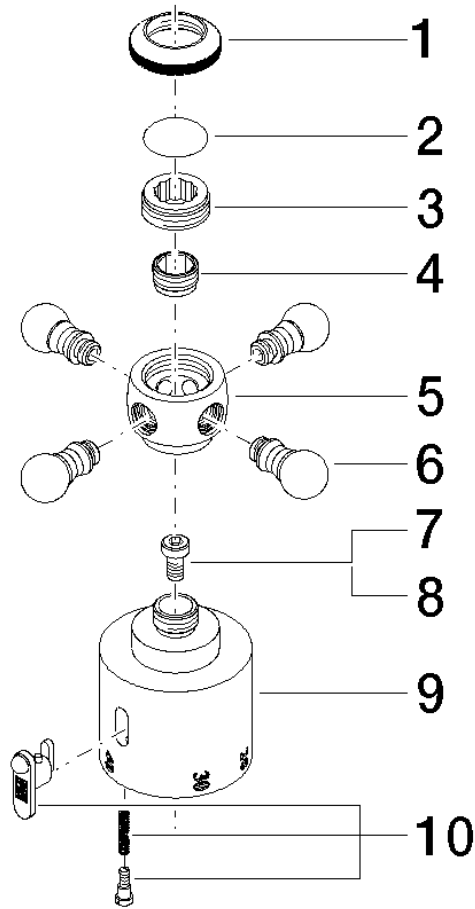

ST 050 304 6360

- shower with fixed riser projection 420mm
- Rain shower: PURE RAIN, max. flow rate 14 l/min (at 3 bar)
- Function from: 8 l/min
- rain shower Ø 200 mm
- rain shower with anti-scale system
- Hand shower: Three or five settings: COMPACT RAIN, COMPACT SOFT FLOW, COMPACT AQUAPRESSURE FLOW, max. flow rate 9 l/min (at 3 bar)
- spray head Ø 95mm
- rotary diverter for fixed-riser shower/hand shower
- height of fittings up to rain shower (bottom edge) 985mm
- height of fittings up to top edge of elbow 1160mm
- two-part push-on rosette Ø 65 mm
- rosette for shower holder Ø 65mm
- rosette for wall mounting Ø 60mm
- gauge 150 mm - 13 mm
- metal shower hose 1250mm with integrated anti-twist protection
- 1/2" connection
- Pipe diameter 20 mm

Parts for other finishes can be found here: Brushed Platinum

Spare parts list

No.	Item Number	Name	Quantity used	Delivery time
1	09 20 36 005-00	handle	1	10
2	09 26 01 016 90	accessories	1	2
3	09 20 83 006 90	handle	1	2
4	09 24 03 119 90	nipple	1	2
6	09 20 36 004-00	handle	4	10
7	90 30 30 027 00 90	screw	1	2
8	09 30 33 004 90	screw	1	2
10	90 21 33 020 00 90	handle	1	2

MADISON Showerpipe with shower thermostat - Chrome

MADISON

ST 050 304 6360

ST 050 304 6360

mm [inches]

Flow rate chart

Certificates

LGA_18610.

No.	Item Number	Name	Quantity used	Delivery time
1	04 12 05 038 01-00	shower	1	60
2	04 28 22 101 20-00	spout	1	10
3	90 14 10 011 00 90	seal	1	2
4	90 17 11 037 01-00	holder	1	10
5	90 28 22 104 00-00	pipe	1	10
6	28 050 410-00	holder	1	60
7	28 104 970-00	Metal shower hose 1/2" x 1/2" x 1250 mm - Chrome	1	2
8	09 14 10 122 90	seal	1	2
9	11 170 370-00	MADISON Lever insert - Chrome	1	10
10	90 17 09 045 01-00	diverter	1	10
11	90 28 22 103 00-00	pipe	1	10
12	90 14 20 002 00 90	seal	1	2
13	04 17 01 044 01-00	fitting	1	10