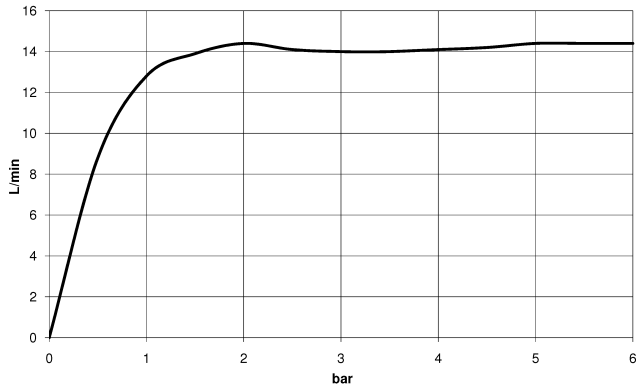

Flow rate chart

Certificates

LGA_38665.